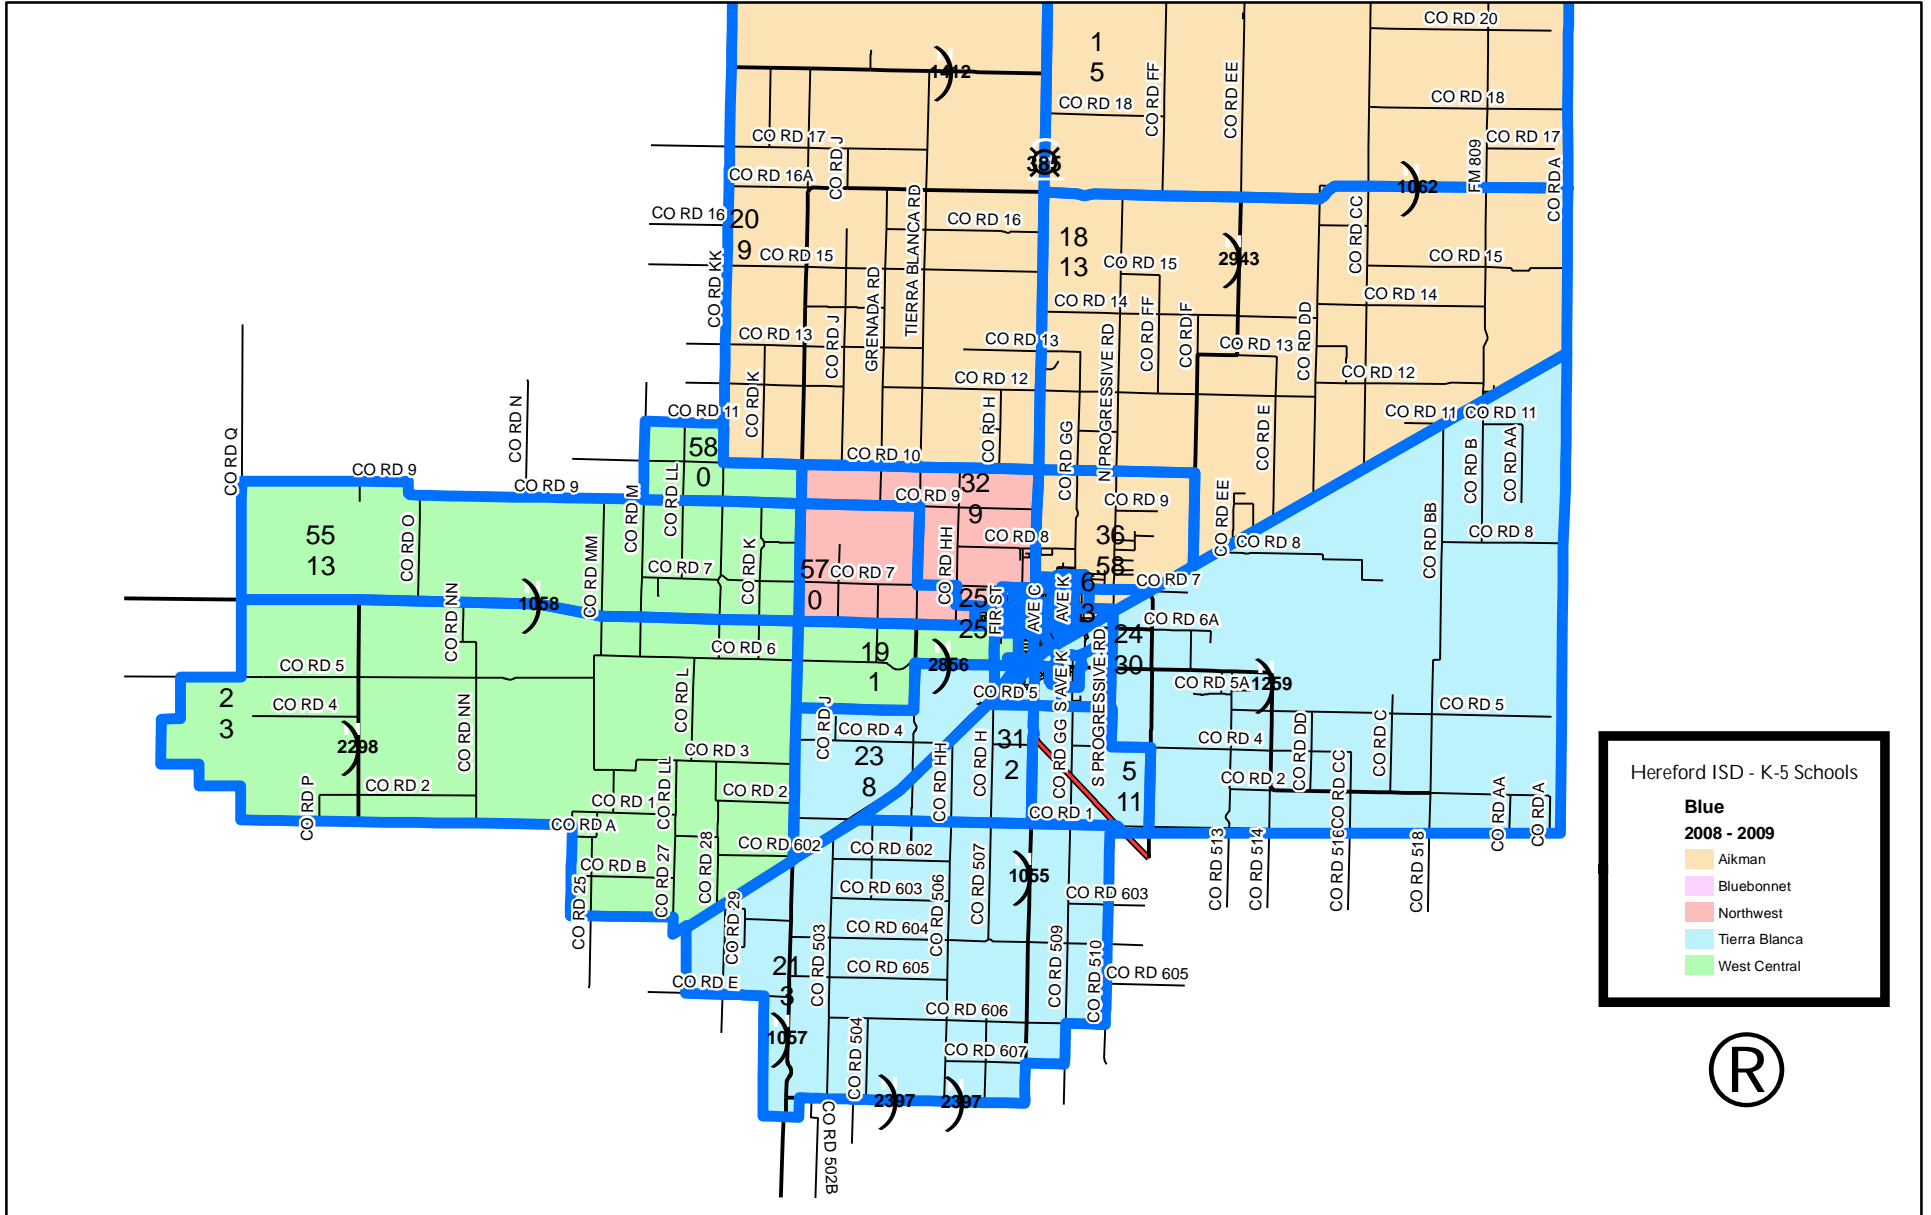

Hereford Independent School District K-5 Attendance Zones

Hereford ISD - K-5 Schools

Blue
2008 - 2009

- Aikman
- Bluebonnet
- Northwest
- Tierra Blanca
- West Central

0.51 2 3 4
 Miles

*Prepared by Hereford ISD
 May, 30 2008
 Version 2.1 - View: ALL
 S-Blue*